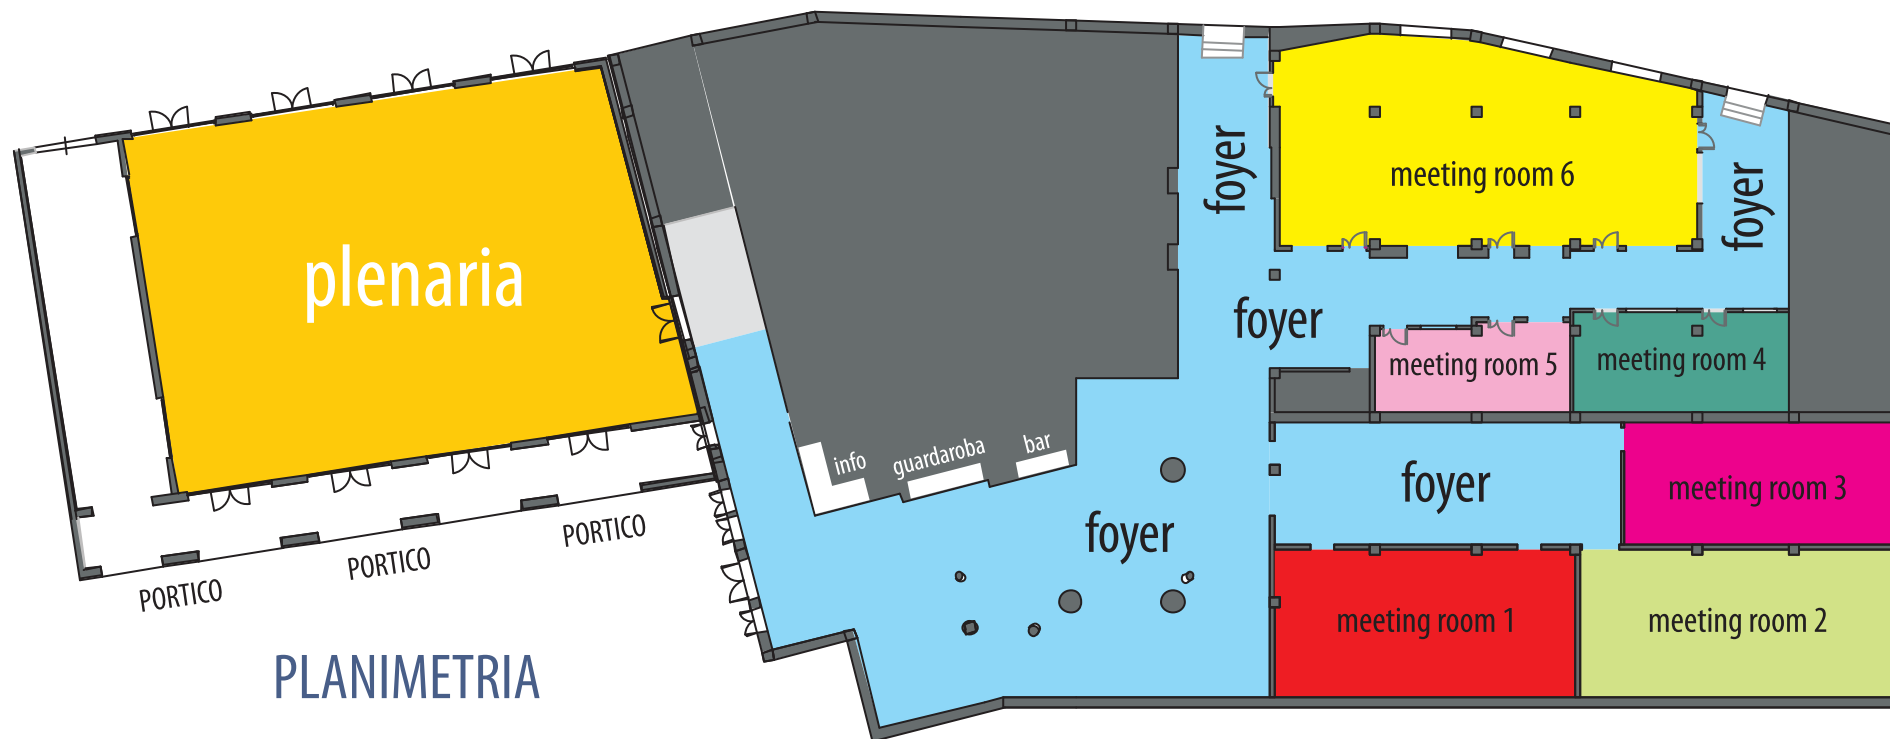

VENUE	CAPACITY			DIMENSION & NATURAL DAYLIGHT			
	Classroom	U-shape	Theatre	Dimension (W x L)	Celling Height	Area	NaturalDaylight
Sala Plenaria	250	80	500	19.0mx25.0m	5.0m	475m ²	YES
Expo Foyer	--	--	--	--	3.5m	340m ²	YES
Meeting 1	50	40	110	7.35mx15.0m	3.0m	110m ²	NO
Meeting 2	60	50	130	7.35mx15.6	3.0m	114m ²	YRS
Meeting 3	30	30	70	6.0mx13.5m	3.0m	81m ²	YES
Meeting 4	25	20	35	4.94x10.4m	2.9m	51m ²	NO
Meeting 5	25	25	40	4.14mx9.85m	2.9m	40m ²	NO
Meeting 6	80	100	170	9.5mx20.0m	3.5m	190m ²	YES

PLANIMETRIA